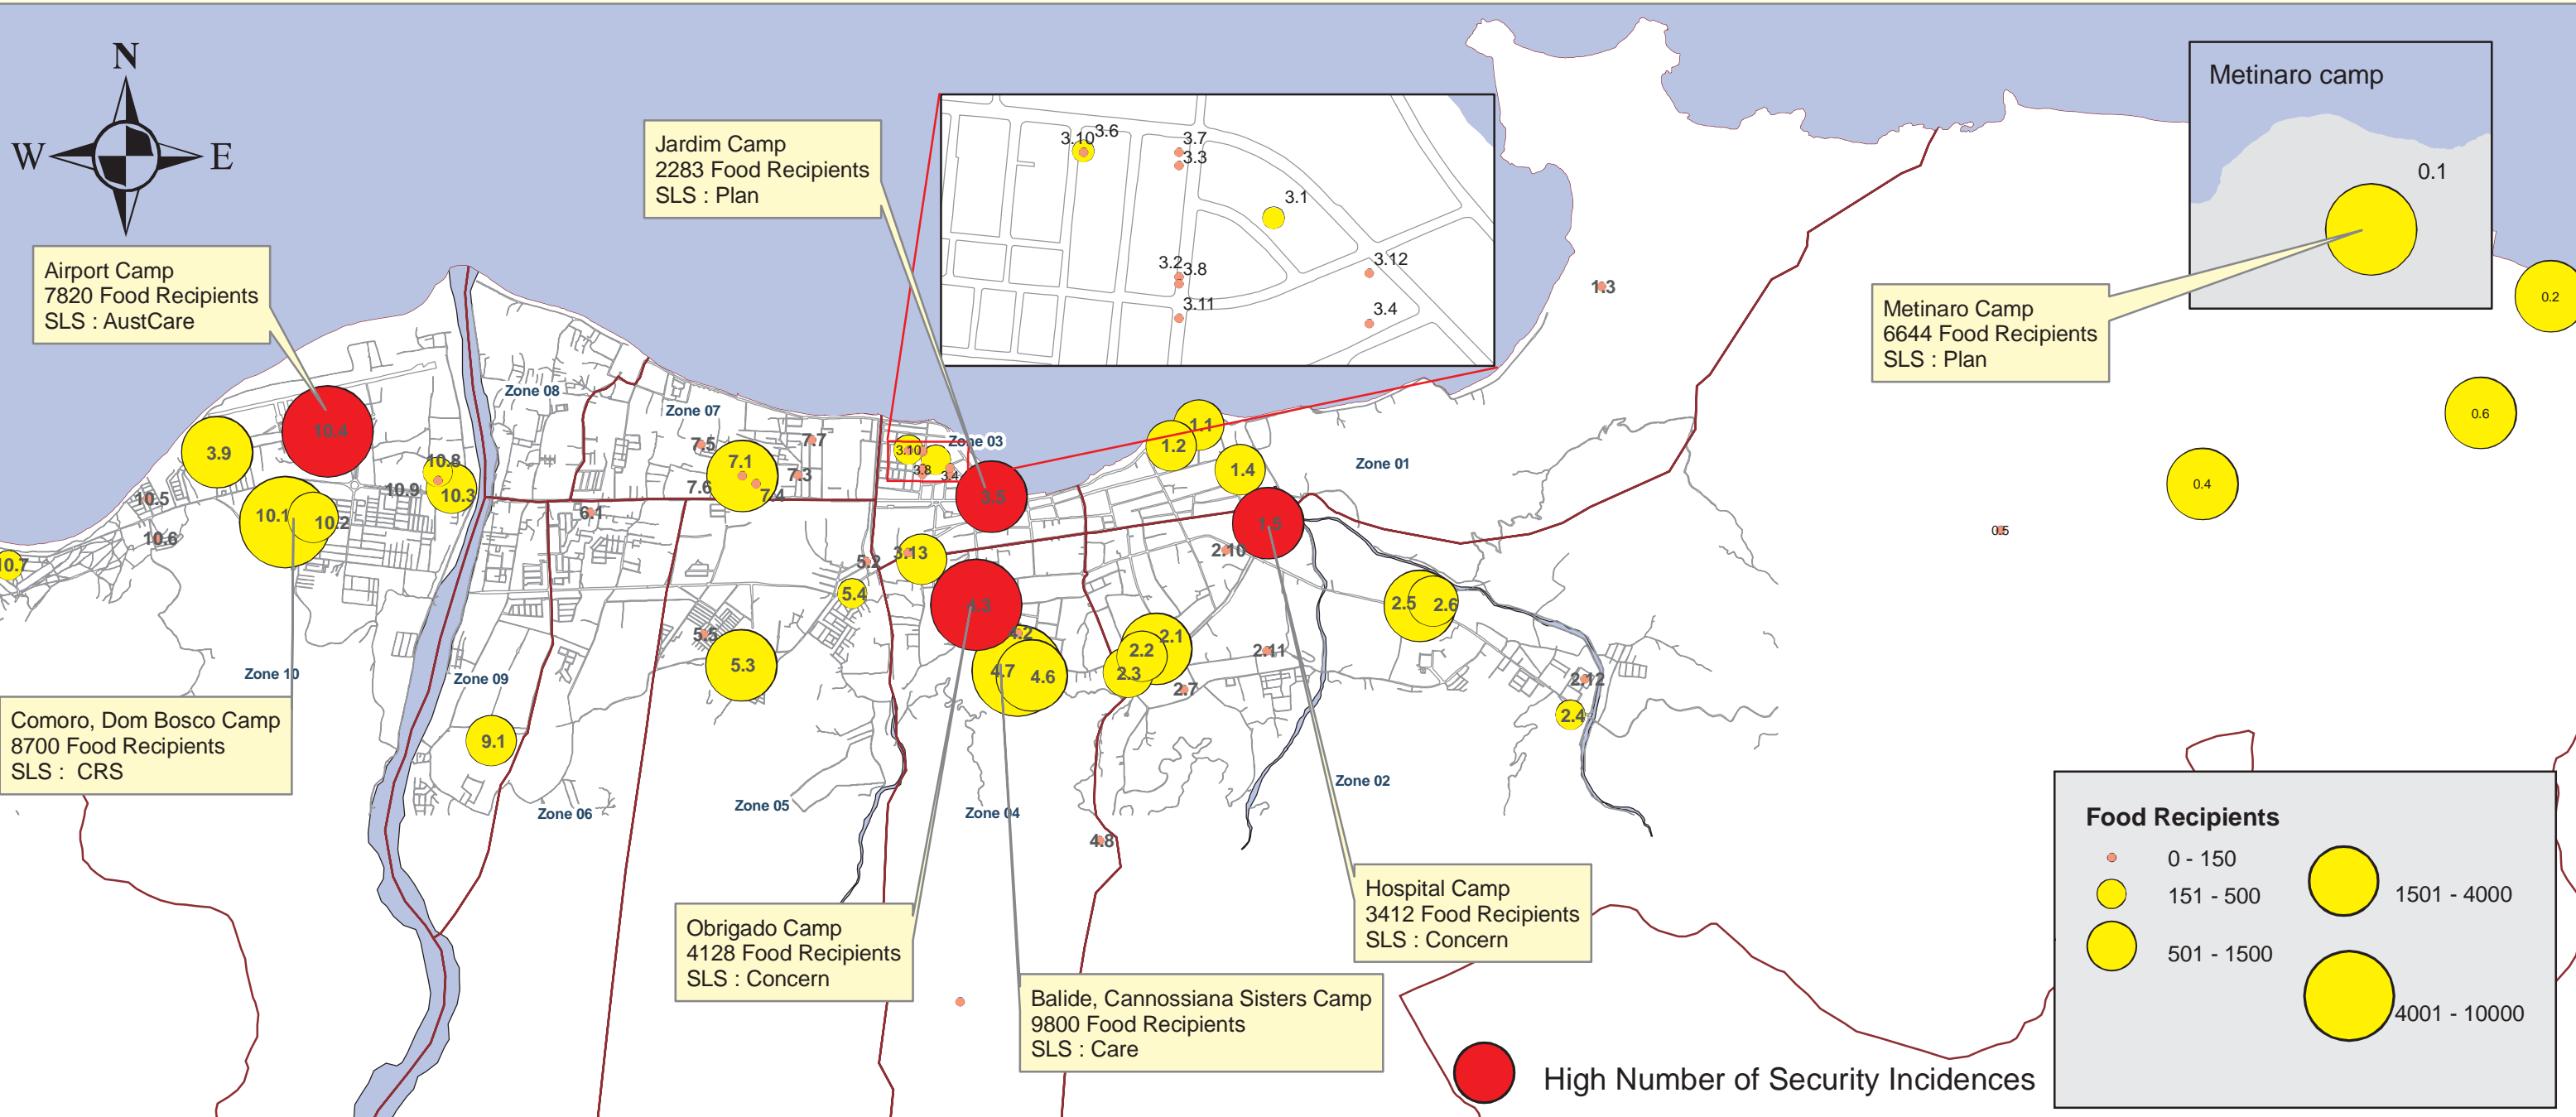

Dili IDP Camp Size Based on Number of Food Recipients

1.1 Lecidere, Camara Eclesiastica	2.8 China Rate - Amu Lalu	3.8 Palapasso IOM's office	4.7 Balide, Cannossiana Sisters	7.6 Sister Carmel	10.8 Dominican Sisters
1.2 Canossa Lecidere	2.9 PRR Sisters	3.9 Motael Church & Clinic	4.8 ICR/IPI Lahane	7.7 Mesjid Anur (Mosque)	10.9 Arte Moris
1.3 Metiaut, Foreign Minister's house	2.10 Soverdi Kuluhun	3.10 Radio Lorico Lian (Next YYS Hak)	4.11 Gabinete de Presidente	8.1 Irmas Carmelita	0.1 Metinaro
1.4 Dominican Sisters & Orphanage	2.11 Susteran OSF Taibesi/Clinic Elisabet	3.11 Fundacao Haburas	5.2 Clinic Bairo Pite	8.2 Clinic St. Michael	0.2 Hera Port
1.5 Toku Baru, Hospital Nacional G. Valadares	2.12 Prison Becora	3.12 Bahai Center	5.3 Fatumeta Seminario Maior	9.1 Has Laran Canossa School	0.3 Carmelita
2.1 Balide, Seminario Minor	3.1 Farol Belun's office (Three sites)	3.13 Convento M.E.C.B/Santo Carlos	5.4 CARE International	10.1 Comoro, Dom Bosco	0.4 Mota Kiik
2.2 Balide, Colegio de Sao Jose	3.2 Farol Escola Primaria	4.1 RTTL Office	5.5 Carmelita Sister	10.2 Comoro Salesiana Sisters	0.5 Akanunu
2.3 Balide, Igreja (Salão Paroquial)	3.3 Farol, Fokupers	4.2 Bombeiros/Fire (Rumbia Caicoli)	6.1 Aimutin PRR Sisters Clinic	10.3 Comoro Police Academy	0.6 Ailok Laran/Moris Foun/Sokaer Larann
2.4 Sabraka Laran SBSS Sisters	3.4 Farol, Bangkok Jam	4.3 Parking Lot Obrigado Barracks	7.1 Central National Pharmacy	10.4 Airport + around the airport	
2.5 Becora, Salaun Igreja Principal	3.5 Jardim Nicolao Lobato, Ponti Kais	4.4 Provedor dos Direitos Humanos e Justica	7.3 Palm Spring Estate (behind Aus. Embassy)	10.5 Tasi Tolu - Masi Lido	
2.6 Becora Canossiana Sisters	3.6 Palapasso Yayasan Hak, Lao Hamutuk, SAHE	4.5 Vila Verde, Igreja Catedral	7.4 Transit House (Carmilite Priest)	10.6 Tasi Tolu - BTN	
2.7 Seminario Jesuita/Convento Jesuit	3.7 Palapasso CRS compound	4.6 Balide, Salesiana Sister/Kristal	7.5 Noviciado O. Carmelita	10.7 Tasi Tolu, F-FDTL & Military Police	